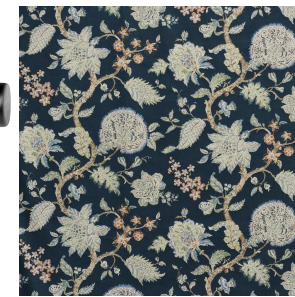

ROMAN BLIND FABRIC
MOTORISED BLINDS, SHEER LINED

Image is for style of bedhead only, not of the fabric
Slightly humped and winged Bedhead with self piped edges (No studs)

Bedhead and valance fabric in Textured Natural Linen look

Sand Border Duvet Cover Set in White - use own doona insert

Image is for style of bedhead only, not of the fabric

2 x European Cushions in Navy Ticking

2 x 50x50cm Scatter Cushions in Indigo Floral

Cotton Blanket in Sand

Classic Navy Ticking

Indigo Floral

Standard Pillowcases and Flat Sheet Set in Navy and Sand

Nightstands

Curtain Option B
Black Ringed Rod with Flat End Cap

Ceiling Pendant

W60 x H80cm

Kate Roebuck 'Blue Agave' Artwork to the right side of the Door in Limewashed Oak Box Frame

W100 x H120cm

Kate Roebuck 'Blue Sea' Artwork above Fireplace in Limewashed Oak Box Frame

End of Bed Ottoman in custom Painted finish and upholstered in yet same fabric as your bedhead/valance. Foam of the ottoman to be replaced to make a little taller for extra comfort